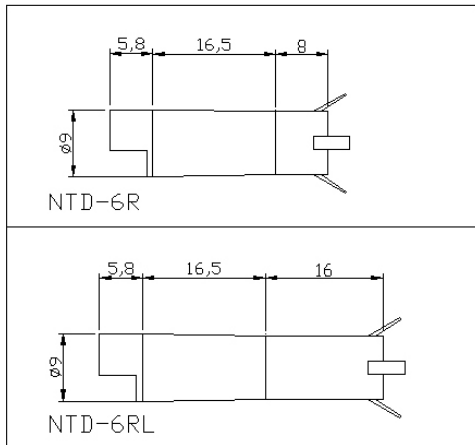

TYPE UB
MOD. N-6R; N-6RL

SEGNALATORE AUTOBLOCCANTE DA PANNELLO, PER FORO Ø 6mm. CONNESSIONE RAPIDA

SELF-LOCKING SIGNALLAMP FOR PANEL AND HOLE Ø6mm. QUICK CLUTCH

<p>TENSIONE Da 2V a 400V LAMPADA neon; fluoro; incandescenza; LED TEMPERATURA 90°C; 120°C, 150°C. TERMINALI Connessione rapida APPROVAZIONI UL-CSA – VDE - CE</p>	<p>VOLTAGE From 2V to 400V LAMP Neon; fluorescent; incandescence; LED TEMPERATURE 90°C; 120°C, 150°C. TERMINALS Quick cloutch APPROVALS UL-CSA – VDE - CE</p>
--	--